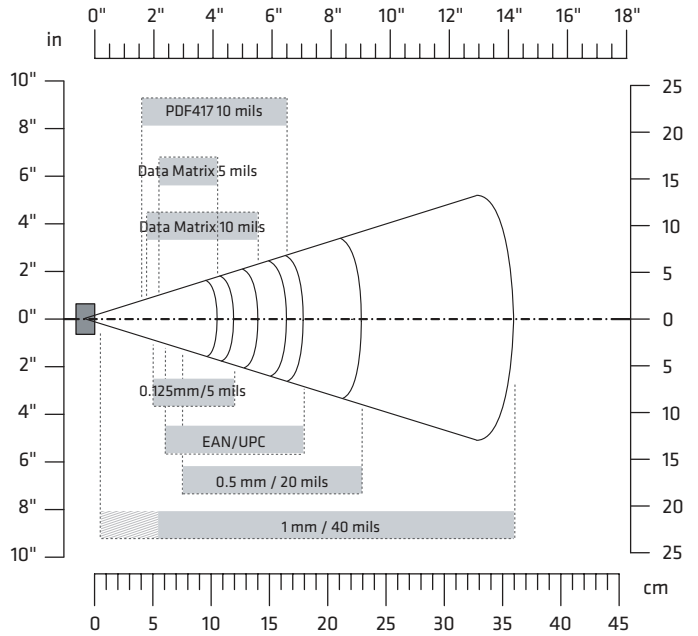

# SR61 Reading Distances

SR61x1D (EV10)

SR61xDPM (EA30HD)

SR61xHP (EA30)

SR61xL (EL20)

# SR61 Reading Distances

SR61xXR (EX25)