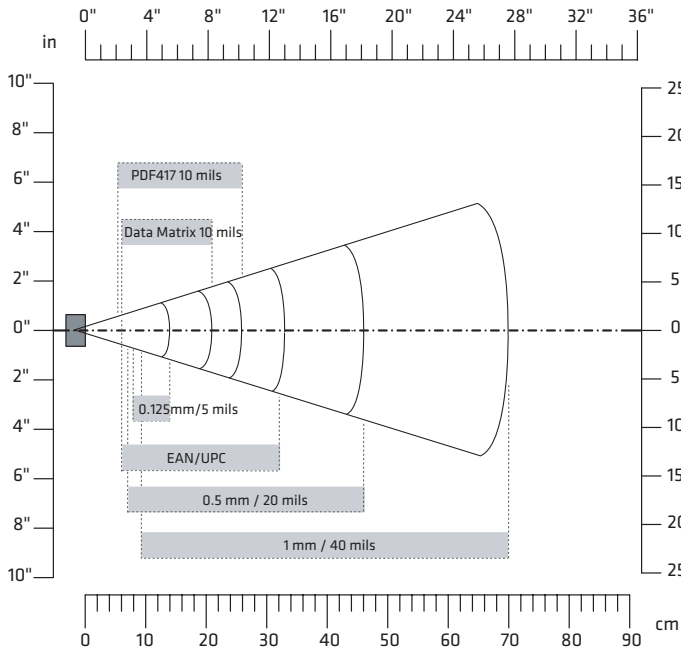

# SR61 Reading Distances

SR61x1D (EV10)

SR61xDPM (EA30HD)

SR61xHP (EA30)

SR61xL (EL20)

# SR61 Reading Distances

SR61xXR (EX25)