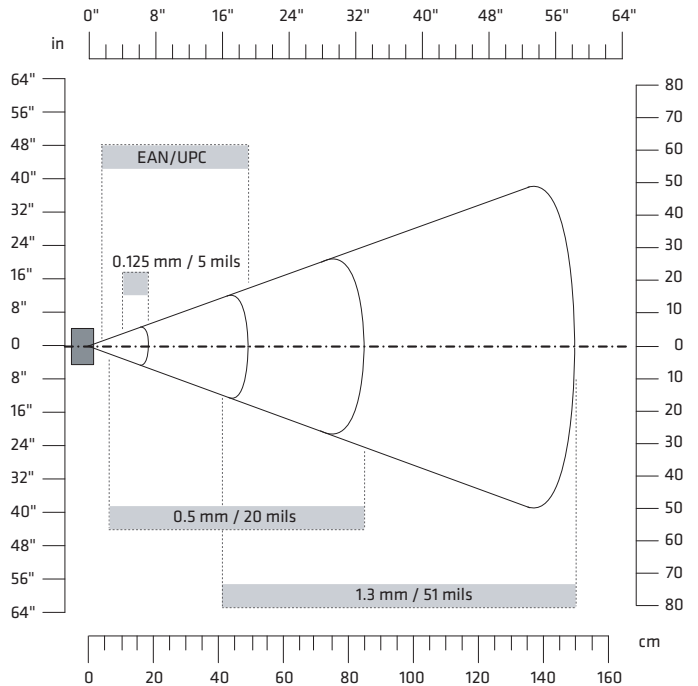

# SR61 Reading Distances

SR61x1D (EV10)

SR61xDPM (EA30HD)

SR61xHP (EA30)

SR61xL (EL20)

# SR61 Reading Distances

SR61xXR (EX25)